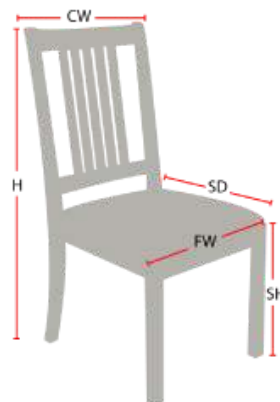

Stacking Option: Yes, up to 10 chairs high

Hardwood Species: Beech, Ash, Cherry, Red Oak, Maple, White Oak

Arms: With or without

Seat: Wooden or Upholstered (C.O.M. 1/2 yard per chair)

Warranty: 20 years

Construction: Eustis Joint®

Available Chair Widths: Standard Width, Wide, or Narrow (10-60)

Chair Dimensions

Height (H):	32.5"
Chair Width (CW):	19"
Seat Depth (SD):	16"
Sitting Height (SH):	17.5"
Front Width (FW):	17"

978-827-3103 • sales@eustischair.com • EustisChair.com