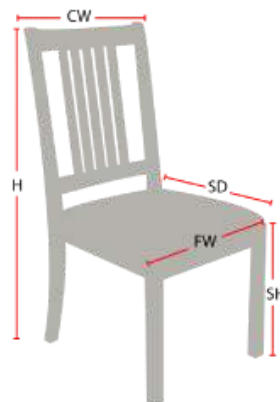

BARTLETT HALL STACKING CHAIR

978-827-3103 • sales@eustischair.com • EustisChair.com

BARTLETT HALL STACKING CHAIR

The Bartlett Hall Chair, from Eustis Chair, is a Gothic-style hardwood chair with stacking capability. This chair is the first of its kind: an elegant and traditional chair that is also stackable. The design of this chair was made possible by a revolutionary new chair joint technology that uses precisely spaced steel rods and space-age epoxies to create a seat joint that is stronger than the wood itself. The Bartlett Hall chair looks great as church chairs, pew chairs, spiritual chairs, funeral home chairs, and more.

Stacking Option: Yes, up to 10 chairs high

Hardwood Species: Beech, Ash, Cherry, Red Oak, Maple, White Oak

Arms: With or without

Seat: Wooden or Upholstered (C.O.M. 1/2 yard per chair)

Warranty: 20 years

Construction: Eustis Joint

Available Chair Widths: Standard Width, Wide, or Narrow (10-60)

Chair Dimensions

Height (H):	40"
Chair Width (CW):	18.5"
Seat Depth (SD):	17.5"
Sitting Height (SH):	18"
Front Width (FW):	18"

978-827-3103 • sales@eustischair.com • EustisChair.com