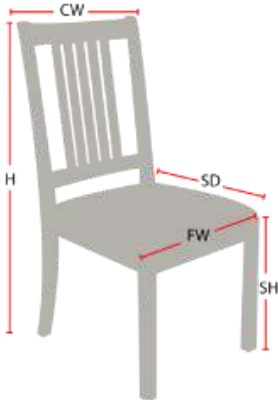

BOHEMIAN 10-60 CHAIR

978-827-3103 • sales@eustischair.com • EustisChair.com

BOHEMIAN 10-60 STACKING CHAIR

The standard Bohemian chair, by Eustis Chair, measures 18" in the front width. Therefore, the original fits 10 people at a 60" round table, if you do not push the chairs in past the table cloth. For the General Managers and Catering Managers who prefer to push their chairs in a bit more under the table, we created the Bohemian 10-60. This chair offers a reduced the front width of 17".

Stacking Option: Yes, up to 10 chairs high
Hardwood Species: Beech, Ash, Cherry, Red Oak, Maple, White Oak
Arms: With or without
Seat: Wooden or Upholstered (C.O.M. 1.5 yards per chair)
Warranty: 20 years
Construction: Eustis Joint®
Available Chair Widths: Standard Width, Wide, or Narrow (10-60)

Chair Dimensions

Height (H):	37"
Chair Width (CW):	18"
Seat Depth (SD):	18"
Sitting Height (SH):	18"
Front Width (FW):	17"

978-827-3103 • sales@eustischair.com • EustisChair.com