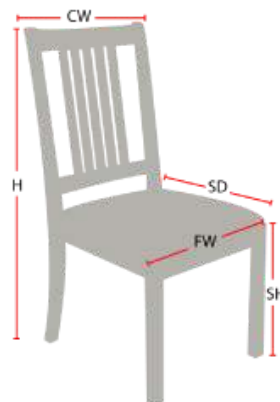

Arms: With or without

Seat: Wooden or Upholstered (C.O.M. 1.5 yards per chair)

Warranty: 20 years

Construction: Eustis Joint®

Available Chair Widths: Standard Width, Wide, or Narrow (10-60)

Chair Dimensions

Height (H):	37"
Chair Width (CW):	18"
Seat Depth (SD):	18"
Sitting Height (SH):	18"
Front Width (FW):	18"

978-827-3103 • sales@eustischair.com • EustisChair.com