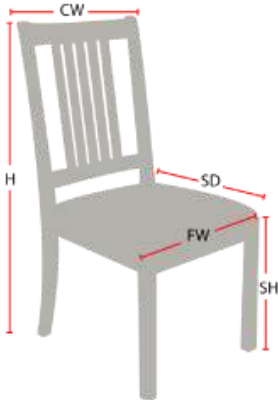

BURTON JUDSON STACKING CHAIR

978-827-3103 • sales@eustischair.com • EustisChair.com

BURTON JUDSON STACKING CHAIR

The Burton Judson Chair, by Eustis Chair, is a hardwood stacking Gothic-styled chair. It offers distinctive features. The Burton Judson is an elegant, yet traditional chair that is perfect for any educational institution.

Stacking Option: Yes, up to 10 chairs high
Hardwood Species: Beech, Ash, Cherry, Red Oak, Maple, White Oak
Arms: With or without
Seat: Wooden or Upholstered (C.O.M. 1/2 yards per chair)
Warranty: 20 years
Construction: Eustis Joint®
Available Chair Widths: Standard Width, Wide, or Narrow (10-60)

Chair Dimensions

Height (H):	39"
Chair Width (CW):	17.5"
Seat Depth (SD):	17.5"
Sitting Height (SH):	18"
Front Width (FW):	17.5"

978-827-3103 • sales@eustischair.com • EustisChair.com