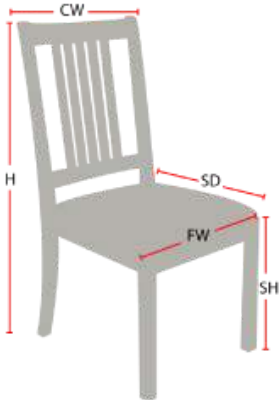

CAPTAIN CHAIR

978-827-3103 • sales@eustischair.com • EustisChair.com

CAPTAIN CHAIR

The Captain Chair, by Eustis Chair, is one of our most classic hardwood chair designs. This chair features trademark spindle carvings and curved armrests straight from a naval cabin.

This is the original Captain Chair by Eustis Chair. We also offer two other Captain Chairs in the Eustis line: the Captain 2 and Captain 3.

Stacking Option: No
Hardwood Species: Beech, Ash, Cherry, Red Oak, Maple, White Oak
Arms: With
Seat: Wooden
Warranty: 10 years
Construction: Mortise and Tenon
Available Chair Widths: Standard Width

Chair Dimensions

Height (H):	34"
Chair Width (CW):	24"
Seat Depth (SD):	18"
Sitting Height (SH):	18"
Front Width (FW):	24"

978-827-3103 • sales@eustischair.com • EustisChair.com