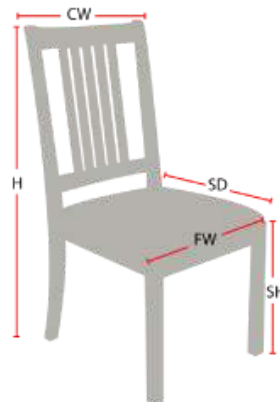

CASCADE CHAIR

978-827-3103 • sales@eustischair.com • EustisChair.com

CASCADE CHAIR

The Cascade Chair, by Eustis Chair, is one of the most contemporary chair designs in our line. The aesthetic of this chair is complete with round slab front and back posts. The Cascade has an elongated seat depth for added comfort. This chair fits in seamlessly in any library or classroom setting.

Stacking Option: No
Hardwood Species: Beech, Ash, Cherry, Red Oak, Maple, White Oak
Arms: With or without
Seat: Wooden or Upholstered (C.O.M. 1/2 yard per chair)
Warranty: 20 years
Construction: Eustis Joint®
Available Chair Widths: Standard Width, Wide, or Narrow (10-60)

Chair Dimensions

Height (H):	32"
Chair Width (CW):	19"
Seat Depth (SD):	17"
Sitting Height (SH):	17"
Front Width (FW):	19"

978-827-3103 • sales@eustischair.com • EustisChair.com