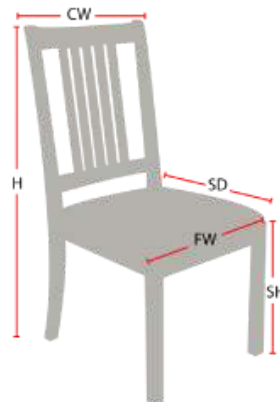

### Chair Dimensions

Height (H):	38"
Chair Width (CW):	20"
Seat Depth (SD):	16"
Sitting Height (SH):	18"
Front Width (FW):	20"

978-827-3103 • sales@eustischair.com • EustisChair.com