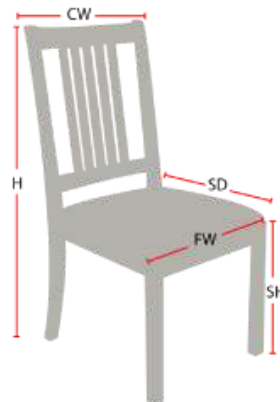

Stacking Option: Yes, up to 10 chairs high

Hardwood Species: Beech, Ash, Cherry, Red Oak, Maple, White Oak

Arms: With or without

Seat: Wooden or Upholstered (C.O.M. 1/2 yards per chair)

Warranty: 20 years

Construction: Eustis Joint®

Available Chair Widths: Standard Width, Wide, or Narrow (10-60)

Chair Dimensions

Height (H):	39"
Chair Width (CW):	19"
Seat Depth (SD):	18"
Sitting Height (SH):	18"
Front Width (FW):	19"