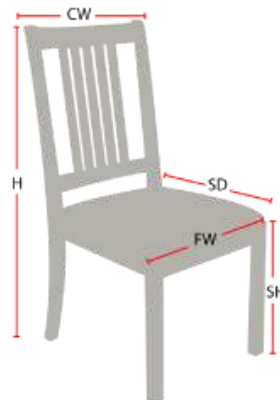

CLAREMONT 10-60 STACKING CHAIR

978-827-3103 • sales@eustischair.com • EustisChair.com

CLAREMONT 10-60 STACKING CHAIR

The Claremont 10-60 chair is a slightly smaller version of Eustis Chair's popular Claremont chair. This custom hardwood banquet chair seats 10 patrons at a 60" round table. For those seeking additional space in dining rooms, this is the optimal size choice.

Stacking Option: Yes, up to 10 chairs high

Hardwood Species: Beech, Ash, Cherry, Red Oak, Maple, White Oak

Arms: With or without

Seat: Wooden or Upholstered (C.O.M. 1/2 yards per chair)

Warranty: 20 years

Construction: Eustis Joint

Available Chair Widths: Standard Width, Wide, or Narrow (10-60)

Chair Dimensions

Height (H):	38"
Chair Width (CW):	21"
Seat Depth (SD):	18.5"
Sitting Height (SH):	18"
Front Width (FW):	17"