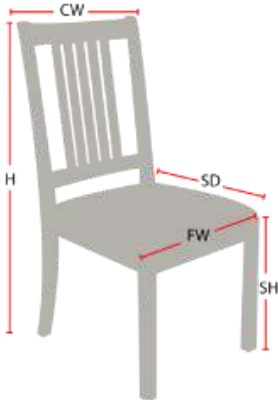

CLAREMONT STACKING CHAIR

978-827-3103 • sales@eustischair.com • EustisChair.com

CLAREMONT STACKING CHAIR

The Claremont Chair is one of the most popular custom hardwood stackable dining chairs in our line. The Claremont complements any space. It is engineered with our proprietary Eustis Joint®, therefore the Claremont comes with a 20 year warranty. The Claremont also comes in the Claremont Wide and Claremont 10-60.

Stacking Option: Yes, up to 10 chairs high
Hardwood Species: Beech, Ash, Cherry, Red Oak, Maple, White Oak
Arms: With or without
Seat: Wooden or Upholstered (C.O.M. 1/2 yards per chair)
Warranty: 20 years
Construction: Eustis Joint
Available Chair Widths: Standard Width, Wide, or Narrow (10-60)

Chair Dimensions

Height (H):	38"
Chair Width (CW):	21"
Seat Depth (SD):	18.5"
Sitting Height (SH):	18"
Front Width (FW):	18"

978-827-3103 • sales@eustischair.com • EustisChair.com