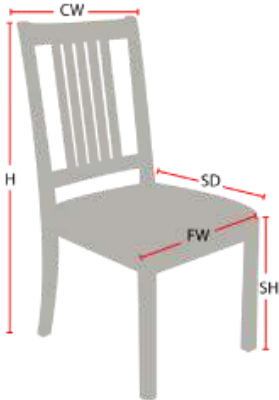

CLAREMONT STACKING CHAIR

978-827-3103 • sales@eustischair.com • EustisChair.com

CLAREMONT STACKING CHAIR

The Claremont Chair is one of the most popular custom hardwood stackable dining chairs in our line. The Claremont complements any space. It is engineered with our proprietary Eustis Joint®, therefore the Claremont comes with a 20 year warranty. The Claremont also comes in the Claremont Wide and Claremont 10-60.

Stacking Option: Yes, up to 10 chairs high
Hardwood Species: Beech, Ash, Cherry, Red Oak, Maple, White Oak
Arms: With or without
Seat: Wooden or Upholstered (C.O.M. 1/2 yards per chair)
Warranty: 20 years
Construction: Eustis Joint®
Available Chair Widths: Standard Width, Wide, or Narrow (10-60)

Chair Dimensions

| | |
|----------------------|-------|
| Height (H): | 38" |
| Chair Width (CW): | 21" |
| Seat Depth (SD): | 18.5" |
| Sitting Height (SH): | 18" |
| Front Width (FW): | 18" |

978-827-3103 • sales@eustischair.com • EustisChair.com