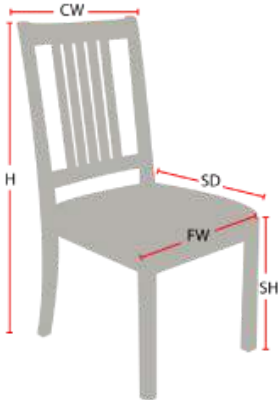

CONCORD STACKING CHAIR

978-827-3103 • sales@eustischair.com • EustisChair.com

CONCORD STACKING CHAIR

Stacking Option: Yes, up to 10 chairs high
Hardwood Species: Beech, Ash, Cherry, Red Oak, Maple, White Oak
Arms: With or without
Seat: Wooden or Upholstered (C.O.M. 1/2 yards per chair)
Warranty: 20 years
Construction: Eustis Joint
Available Chair Widths: Standard Width, Wide, or Narrow (10-60)

The Concord Chair by Eustis Chair is a traditional banquet chair. This chair features a cross back design. It is a simple, yet elegant, addition for any formal setting. The Concord is complete with our Eustis Joint for added durability.

Chair Dimensions

Height (H):	34"
Chair Width (CW):	21"
Seat Depth (SD):	18"
Sitting Height (SH):	18"
Front Width (FW):	18"

978-827-3103 • sales@eustischair.com • EustisChair.com