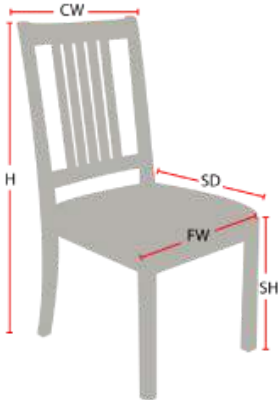

CONCORD STACKING CHAIR

978-827-3103 • sales@eustischair.com • EustisChair.com

CONCORD STACKING CHAIR

Stacking Option: Yes, up to 10 chairs high
Hardwood Species: Beech, Ash, Cherry, Red Oak, Maple, White Oak
Arms: With or without
Seat: Wooden or Upholstered (C.O.M. 1/2 yards per chair)
Warranty: 20 years
Construction: Eustis Joint®
Available Chair Widths: Standard Width, Wide, or Narrow (10-60)

The Concord Chair by Eustis Chair is a traditional banquet chair. This chair features a cross back design. It is a simple, yet elegant, addition for any formal setting. The Concord is complete with our Eustis Joint for added durability.

Chair Dimensions

Height (H):	34"
Chair Width (CW):	21"
Seat Depth (SD):	18"
Sitting Height (SH):	18"
Front Width (FW):	18"

978-827-3103 • sales@eustischair.com • EustisChair.com