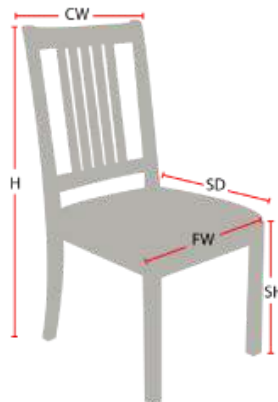

COTSWOLD CHAIR

978-827-3103 • sales@eustischair.com • EustisChair.com

COTSWOLD CHAIR

The Cotswold Chair by Eustis Chair is an antique reproduction chair. The style is rooted in old English designs dating back about 200 years. Our design features a hardwood ball rail and Baroque legs. This traditional chair is perfect for any setting.

Stacking Option: No
Hardwood Species: Beech, Ash, Cherry, Red Oak, Maple, White Oak
Arms: Without
Seat: Wooden or Upholstered (C.O.M. 1/2 yards per chair)
Warranty: 10 years
Construction: Mortise and Tenon
Available Chair Widths: Standard Width, Wide, or Narrow (10-60)

Chair Dimensions

Height (H):	38"
Chair Width (CW):	19"
Seat Depth (SD):	16.5"
Sitting Height (SH):	18"
Front Width (FW):	19"

978-827-3103 • sales@eustischair.com • EustisChair.com