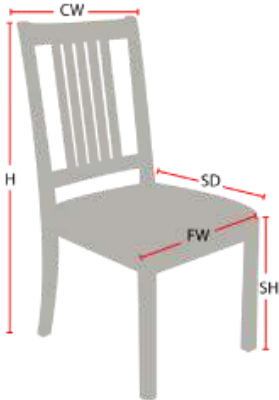

COUNCIL ROOM CHAIR

978-827-3103 • sales@eustischair.com • EustisChair.com

COUNCIL ROOM CHAIR

The Council Room Chair, by Eustis Chair, is one of our most traditional banquet and member dining chairs. It features a roomy seat with an eased seating angle for added comfort. The Council Room has a customizable upholstered seat and back.

Stacking Option: Yes
Hardwood Species: Beech, Ash, Cherry, Red Oak, Maple, White Oak
Arms: With or without
Seat: Upholstered (C.O.M. 1.5 yards per chair)
Warranty: 20 years
Construction: Eustis Joint®
Available Chair Widths: Standard Width, Wide, or Narrow (10-60)

Chair Dimensions

Height (H):	37"
Chair Width (CW):	19"
Seat Depth (SD):	18.5"
Sitting Height (SH):	18"
Front Width (FW):	19"

978-827-3103 • sales@eustischair.com • EustisChair.com