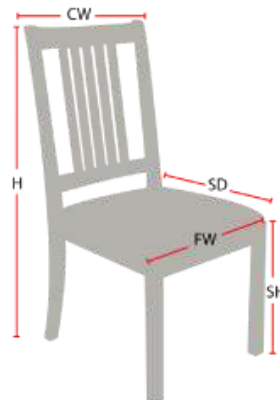

## DUQUESNE CHAIR

**Stacking Option:** No  
**Hardwood Species:** Beech, Ash, Cherry, Red Oak, Maple, White Oak  
**Arms:** With or without  
**Seat:** Upholstered (C.O.M. 1.5 yards per chair)  
**Warranty:** 20 years  
**Construction:** Eustis Joint  
**Available Chair Widths:** Standard Width, Wide, or Narrow (10-60)

### Chair Dimensions

Height (H):	37"
Chair Width (CW):	26"
Seat Depth (SD):	18.5"
Sitting Height (SH):	18"
Front Width (FW):	21"

978-827-3103 • sales@eustischair.com • EustisChair.com