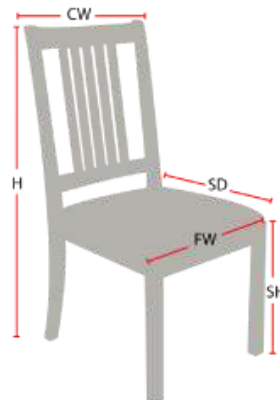

DUQUESNE CHAIR

978-827-3103 • sales@eustischair.com • EustisChair.com

DUQUESNE CHAIR

Stacking Option: No
Hardwood Species: Beech, Ash, Cherry, Red Oak, Maple, White Oak
Arms: With or without
Seat: Upholstered (C.O.M. 1.5 yards per chair)
Warranty: 20 years
Construction: Eustis Joint®
Available Chair Widths: Standard Width, Wide, or Narrow (10-60)

The Duquesne member dining chair by Eustis Chair is one of the largest chairs in our line. The Duquesne Chair has traditional lines and furniture nail trim. Thus, it enhances the look of any room. The Duquesne is classy, durable, and comfortable.

Chair Dimensions

Height (H):	37"
Chair Width (CW):	26"
Seat Depth (SD):	18.5"
Sitting Height (SH):	18"
Front Width (FW):	21"

978-827-3103 • sales@eustischair.com • EustisChair.com