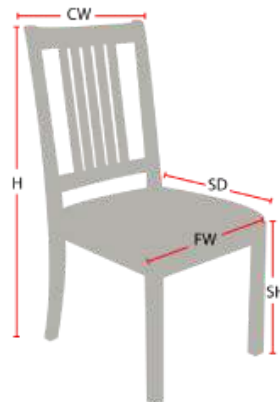

EDISON CHAIR

978-827-3103 • sales@eustischair.com • EustisChair.com

EDISON CHAIR

Stacking Option: No
Hardwood Species: American Ash
Arms: Without
Seat: Wooden
Warranty: 10 years
Construction: Mortise and Tenon
Available Chair Widths: Standard Width

Chair Dimensions

Height (H):	34"
Chair Width (CW):	17.5"
Seat Depth (SD):	16"
Sitting Height (SH):	18.5"
Front Width (FW):	17"

978-827-3103 • sales@eustischair.com • EustisChair.com