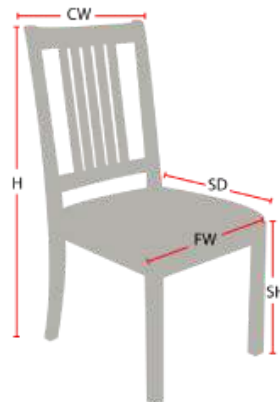

# EDISON TALL CHAIR

978-827-3103 • [sales@eustischair.com](mailto:sales@eustischair.com) • [EustisChair.com](http://EustisChair.com)

## EDISON TALL CHAIR

**Stacking Option:** No  
**Hardwood Species:** American Ash  
**Arms:** Without  
**Seat:** Wooden  
**Warranty:** 10 years  
**Construction:** Mortise and Tenon  
**Available Chair Widths:** Standard Width

The Edison Tall by Eustis Chair is a taller version of our original Edison chair, a historical replication of a classic style. This chair is durable and looks great in many different venues. Our customers often use the Edison Tall as school furniture in their dining halls as school dining chairs.

### Chair Dimensions

Height (H):	38"
Chair Width (CW):	17.5"
Seat Depth (SD):	16"
Sitting Height (SH):	18.5"
Front Width (FW):	17"

978-827-3103 • sales@eustischair.com • EustisChair.com