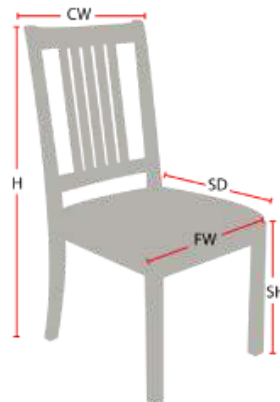

EDISON CHAIR

978-827-3103 • sales@eustischair.com • EustisChair.com

EDISON CHAIR

The Edison Chair by Eustis Chair is a durable reproduction of the chair used by Thomas Edison in his 1878 New Jersey laboratory where he invented the incandescent light bulb. The Edison Chair is offered only in American Ash, but it can be stained to match most other hardwoods.

Stacking Option: No
Hardwood Species: American Ash
Arms: Without
Seat: Wooden or Upholstered (C.O.M. 1/2 yards per chair)
Warranty: 10 years
Construction: Mortise and Tenon
Available Chair Widths: Standard Width

Chair Dimensions

Height (H):	34"
Chair Width (CW):	17.5"
Seat Depth (SD):	16"
Sitting Height (SH):	18.5"
Front Width (FW):	17"

978-827-3103 • sales@eustischair.com • EustisChair.com