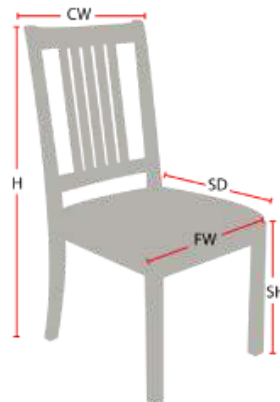

ELTING ROOM CHAIR

978-827-3103 • sales@eustischair.com • EustisChair.com

ELTING ROOM CHAIR

The Elting Room Chair is a reconfiguration the Charleston chair by Eustis Chair. For this chair, we eased the seating angle back by 3 degrees and added slightly wider arms. The Elting Room is both comfortable and refined.

Stacking Option: No
Hardwood Species: Beech, Ash, Cherry, Red Oak, Maple, White Oak
Arms: With or without
Seat: Wooden or Upholstered (C.O.M. 1/2 yards per chair)
Warranty: 20 years
Construction: Eustis Joint
Available Chair Widths: Standard Width, Wide, or Narrow (10-60)

Chair Dimensions

Height (H):	39"
Chair Width (CW):	24"
Seat Depth (SD):	18"
Sitting Height (SH):	18"
Front Width (FW):	19"

978-827-3103 • sales@eustischair.com • EustisChair.com