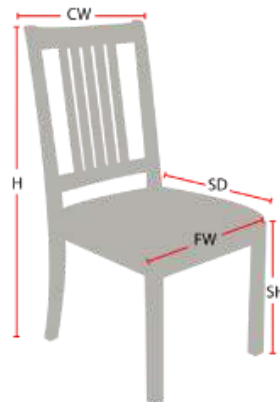

EMPIRE STACKING CHAIR

978-827-3103 • sales@eustischair.com • EustisChair.com

EMPIRE STACKING CHAIR

The Empire Chair by Eustis Chair is reminiscent of historical and traditional designs. The Empire is complete with an enlarged top rail poised for crest engravings. This carefully manufactured wood seating is constructed with our Eustis Joint® for added durability.

Stacking Option: Yes, up to 10 chairs high
Hardwood Species: Beech, Ash, Cherry, Red Oak, Maple, White Oak
Arms: With or without
Seat: Wooden or Upholstered (C.O.M. 1.5 yards per chair)
Warranty: 20 years
Construction: Eustis Joint
Available Chair Widths: Standard Width, Wide, or Narrow (10-60)

Chair Dimensions

Height (H):	33"
Chair Width (CW):	21"
Seat Depth (SD):	18"
Sitting Height (SH):	18"
Front Width (FW):	18"

978-827-3103 • sales@eustischair.com • EustisChair.com