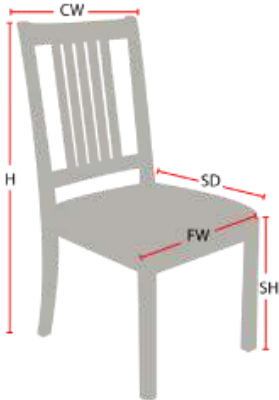

# EMPIRE 10-60 STACKING CHAIR

The 10-60 version of the Empire Chair by Eustis Chair offers simple elegance. While the original Empire can seat 10 at a 60" round with all the chairs outside of the table cloth, we have designed the new 10-60 version for those institutions that prefer to push the chairs slightly under the table.

**Stacking Option:** Yes, up to 10 chairs high  
**Hardwood Species:** Beech, Ash, Cherry, Red Oak, Maple, White Oak  
**Arms:** With or without  
**Seat:** Wooden or Upholstered (C.O.M. 1.5 yards per chair)  
**Warranty:** 20 years  
**Construction:** Eustis Joint®  
**Available Chair Widths:** Standard Width, Wide, or Narrow (10-60)

### Chair Dimensions

Height (H):	33"
Chair Width (CW):	21"
Seat Depth (SD):	18"
Sitting Height (SH):	18"
Front Width (FW):	17"

978-827-3103 • sales@eustischair.com • EustisChair.com