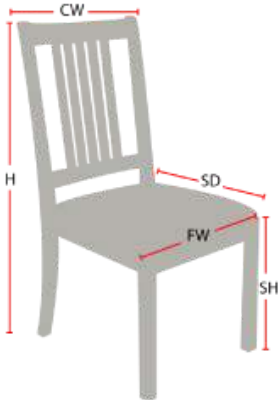

GRILL ROOM CHAIR

978-827-3103 • sales@eustischair.com • EustisChair.com

GRILL ROOM CHAIR

The Grill Room chair is a traditional banquet chair and member dining chair by Eustis Chair. This classic design is a reproduction of a club chair that has been in use for many decades at the Bohemian Club in San Francisco. We kept the classic lines and the traditional furniture nails, but updated the engineering to include our proprietary Eustis Joints®.

Stacking Option: No
Hardwood Species: Beech, Ash, Cherry, Red Oak, Maple, White Oak
Arms: With
Seat: Upholstered (C.O.M. 1.5 yards per chair)
Warranty: 20 years
Construction: Eustis Joint
Available Chair Widths: Standard Width, Wide, or Narrow (10-60)

Chair Dimensions

Height (H):	35"
Chair Width (CW):	25"
Seat Depth (SD):	17.5"
Sitting Height (SH):	18"
Front Width (FW):	23"

978-827-3103 • sales@eustischair.com • EustisChair.com