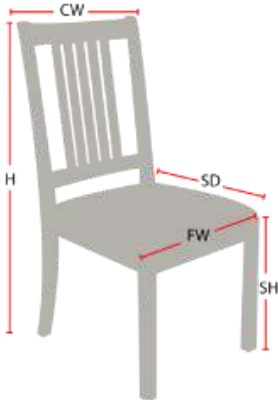

GRILL ROOM CHAIR

978-827-3103 • sales@eustischair.com • EustisChair.com

GRILL ROOM CHAIR

The Grill Room chair is a traditional banquet chair and member dining chair by Eustis Chair. This classic design is a reproduction of a club chair that has been in use for many decades at the Bohemian Club in San Francisco. We kept the classic lines and the traditional furniture nails, but updated the engineering to include our proprietary Eustis Joints®.

Stacking Option: No
Hardwood Species: Beech, Ash, Cherry, Red Oak, Maple, White Oak
Arms: With
Seat: Upholstered (C.O.M. 1.5 yards per chair)
Warranty: 20 years
Construction: Eustis Joint®
Available Chair Widths: Standard Width, Wide, or Narrow (10-60)

Chair Dimensions

Height (H):	35"
Chair Width (CW):	25"
Seat Depth (SD):	17.5"
Sitting Height (SH):	18"
Front Width (FW):	23"

978-827-3103 • sales@eustischair.com • EustisChair.com