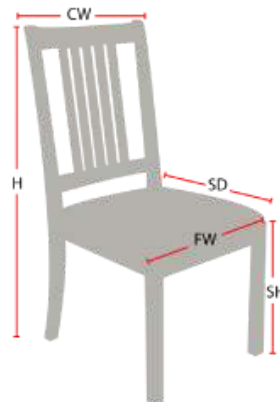

IVY LEAGUE CHAIR

978-827-3103 • sales@eustischair.com • EustisChair.com

IVY LEAGUE CHAIR

The Ivy League chair, by Eustis Chair, was originally designed for Harvard University. It is a traditional Chippendale style of chair that makes beautiful library chairs, member dining chairs, banquet chairs, and more. Like all of our university chairs, the Ivy League is designed and constructed to withstand many years of daily use.

Stacking Option: No
Hardwood Species: Beech, Ash, Cherry, Red Oak, Maple, White Oak
Arms: With or without
Seat: Wooden or Upholstered (C.O.M. 1/2 yard per chair)
Warranty: 10 years
Construction: Mortise and Tenon
Available Chair Widths: Standard Width, Wide, or Narrow (10-60)

Chair Dimensions

Height (H):	40"
Chair Width (CW):	19"
Seat Depth (SD):	17"
Sitting Height (SH):	18.5"
Front Width (FW):	19"

978-827-3103 • sales@eustischair.com • EustisChair.com