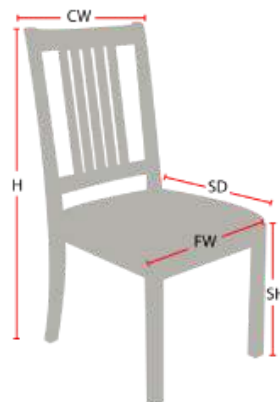

IVY LEAGUE CHAIR

978-827-3103 • sales@eustischair.com • EustisChair.com

IVY LEAGUE CHAIR

The Ivy League chair, by Eustis Chair, was originally designed for Harvard University. It is a traditional Chippendale style of chair that makes beautiful library chairs, member dining chairs, banquet chairs, and more. Like all of our university chairs, the Ivy League is designed and constructed to withstand many years of daily use.

Stacking Option: No
Hardwood Species: Beech, Ash, Cherry, Red Oak, Maple, White Oak
Arms: With or without
Seat: Wooden or Upholstered (C.O.M. 1/2 yard per chair)
Warranty: 10 years
Construction: Mortise and Tenon
Available Chair Widths: Standard Width, Wide, or Narrow (10-60)

Chair Dimensions

Height (H):	40"
Chair Width (CW):	19"
Seat Depth (SD):	17"
Sitting Height (SH):	18.5"
Front Width (FW):	19"

978-827-3103 • sales@eustischair.com • EustisChair.com