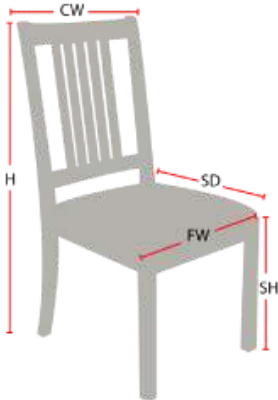

IVY LEAGUE
STACKING CHAIR

978-827-3103 • sales@eustischair.com • EustisChair.com

IVY LEAGUE STACKING CHAIR

The Ivy League Stacking chair, by Eustis Chair, is a traditional Chippendale style of chair. The Ivy League Stack is designed and constructed to withstand many years of daily use. This chair has stacking capabilities that allow for easy storage. Most importantly, the Ivy League Stack is made with our proprietary Eustis Joint, and comes with a 20-year warranty.

Stacking Option: Yes
Hardwood Species: Beech, Ash, Cherry, Red Oak, Maple, White Oak
Arms: With or without
Seat: Wooden or Upholstered (C.O.M. 1/2 yard per chair)
Warranty: 20 years
Construction: Eustis Joint®
Available Chair Widths: Standard Width, Wide, or Narrow (10-60)

Chair Dimensions

Height (H):	40"
Chair Width (CW):	18.5"
Seat Depth (SD):	17.5"
Sitting Height (SH):	17.5"
Front Width (FW):	18"

978-827-3103 • sales@eustischair.com • EustisChair.com