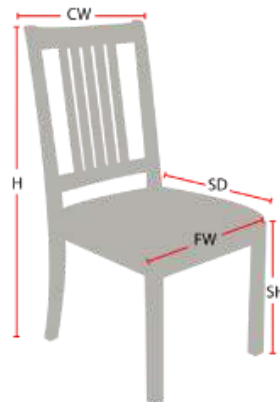

KENNEDY CHAIR

978-827-3103 • sales@eustischair.com • EustisChair.com

KENNEDY CHAIR

Stacking Option: No
Hardwood Species: Beech, Ash, Cherry, Red Oak, Maple, White Oak
Arms: With
Seat: Upholstered (C.O.M. 1.5 yards per chair)
Warranty: 20 years
Construction: Eustis Joint
Available Chair Widths: Standard Width, Wide, or Narrow (10-60)

Chair Dimensions

Height (H):	32"
Chair Width (CW):	22"
Seat Depth (SD):	17.5"
Sitting Height (SH):	17.5"
Front Width (FW):	22"

978-827-3103 • sales@eustischair.com • EustisChair.com