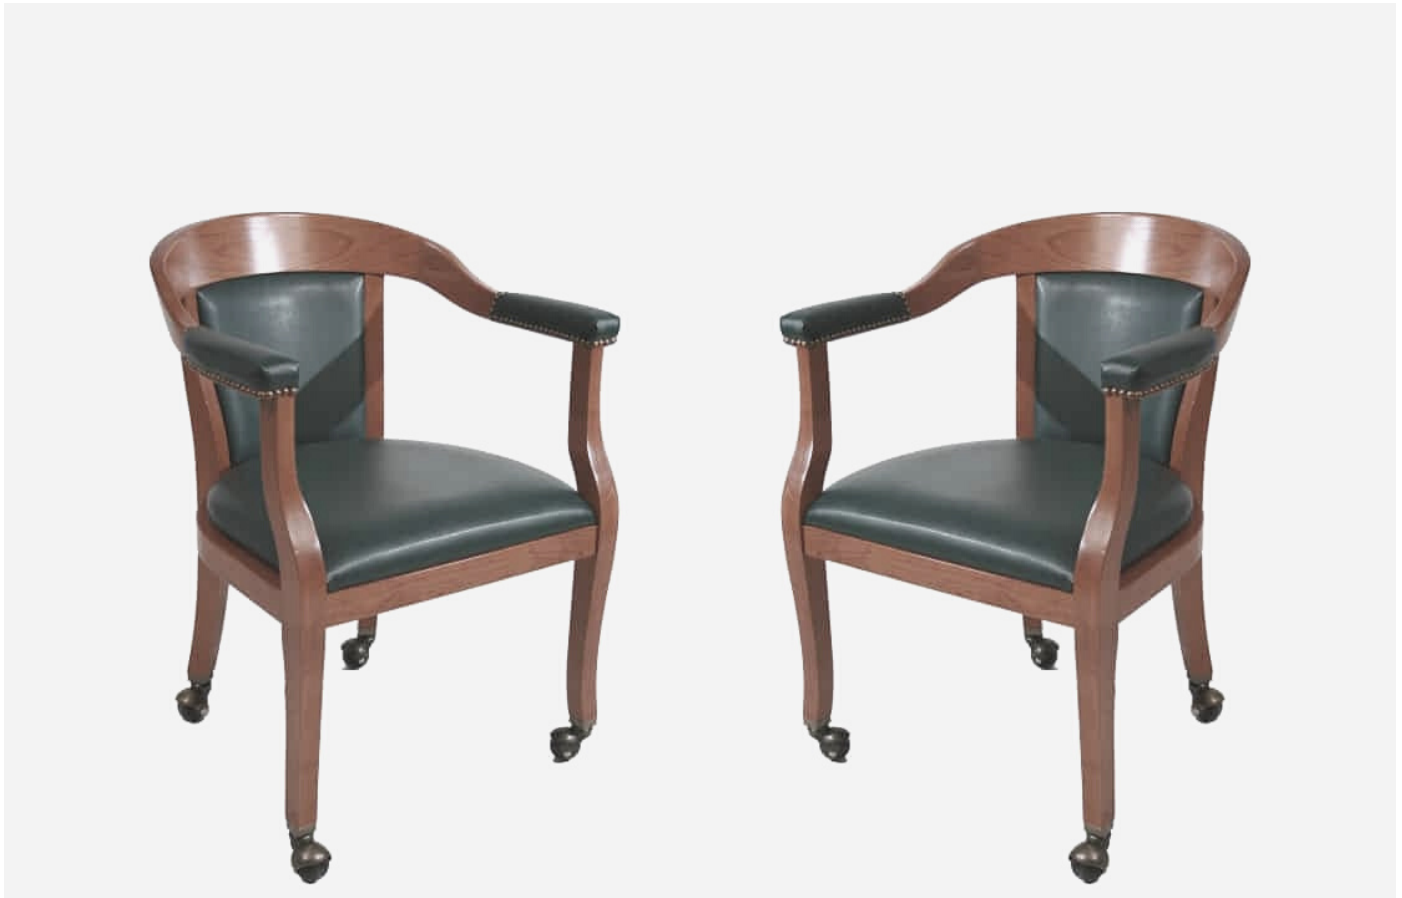

KENNEDY CLUB CHAIR

978-827-3103 • sales@eustischair.com • EustisChair.com

KENNEDY CLUB CHAIR

The Kennedy Club Chair by Eustis Chair is another version of our Kennedy, a popular country club chair and banquet chair. This version has the addition of an upholstered arm with traditional furniture nails. This chair is as comfortable as it is durable, complete with a slightly eased back for casual dining. This chair is carefully engineered with our proprietary Eustis Joint®. The Kennedy Club is available with or without casters and comes with a 20 year warranty.

Stacking Option: No
Hardwood Species: Beech, Ash, Cherry, Red Oak, Maple, White Oak
Arms: With
Seat: Upholstered (C.O.M. 1.5 yards per chair)
Warranty: 20 years
Construction: Eustis Joint
Available Chair Widths: Standard Width, Wide, or Narrow (10-60)

Chair Dimensions

| | |
|----------------------|-------|
| Height (H): | 32" |
| Chair Width (CW): | 24" |
| Seat Depth (SD): | 17.5" |
| Sitting Height (SH): | 17.5" |
| Front Width (FW): | 22" |

978-827-3103 • sales@eustischair.com • EustisChair.com