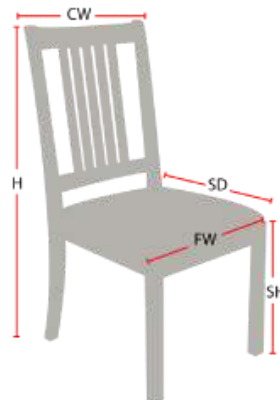

Stacking Option: No
Hardwood Species: Beech, Ash, Cherry, Red Oak, Maple, White Oak
Arms: With
Seat: Upholstered (C.O.M. 1.5 yards per chair)
Warranty: 20 years
Construction: Eustis Joint
Available Chair Widths: Standard Width, Wide, or Narrow (10-60)

Chair Dimensions

| | |
|----------------------|-------|
| Height (H): | 32" |
| Chair Width (CW): | 24" |
| Seat Depth (SD): | 17.5" |
| Sitting Height (SH): | 17.5" |
| Front Width (FW): | 22" |

978-827-3103 • sales@eustischair.com • EustisChair.com