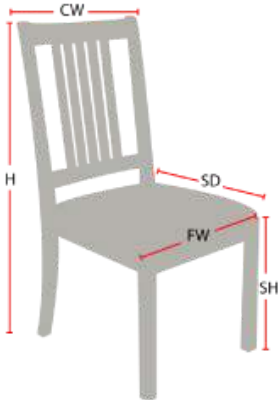

Stacking Option: Yes, up to 10 chairs high
Hardwood Species: Beech, Ash, Cherry, Red Oak, Maple, White Oak
Arms: With or without
Seat: Wooden or Upholstered (C.O.M. 1/2 yard per chair)
Warranty: 20 years
Construction: Eustis Joint
Available Chair Widths: Standard Width, Wide, or Narrow (10-60)

Chair Dimensions

Height (H):	39"
Chair Width (CW):	17.5"
Seat Depth (SD):	16.8"
Sitting Height (SH):	18"
Front Width (FW):	18"

978-827-3103 • sales@eustischair.com • EustisChair.com