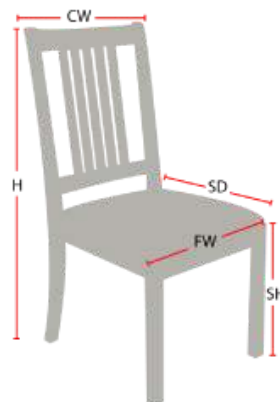

Stacking Option: Yes, up to 10 chairs high
Hardwood Species: Beech, Ash, Cherry, Red Oak, Maple, White Oak
Arms: With or without
Seat: Wooden or Upholstered (C.O.M. 1/2 yard per chair)
Warranty: 20 years
Construction: Eustis Joint®
Available Chair Widths: Standard Width, Wide, or Narrow (10-60)

Chair Dimensions

Height (H):	39"
Chair Width (CW):	17.5"
Seat Depth (SD):	16.8"
Sitting Height (SH):	18"
Front Width (FW):	18"

978-827-3103 • sales@eustischair.com • EustisChair.com