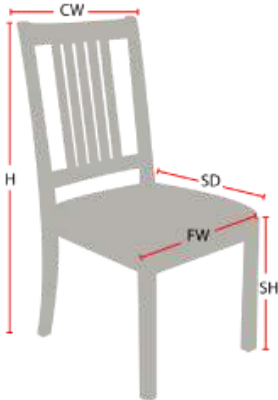

MADISON STACKING CHAIR

978-827-3103 • sales@eustischair.com • EustisChair.com

MADISON STACKING CHAIR

Stacking Option: Yes, up to 10 chairs high
Hardwood Species: Beech, Ash, Cherry, Red Oak, Maple, White Oak
Arms: With or without
Seat: Upholstered (C.O.M. 1.5 yards per chair)
Warranty: 20 years
Construction: Eustis Joint
Available Chair Widths: Standard Width, Wide, or Narrow (10-60)

The Madison Chair by Eustis Chair is a traditional fully upholstered hardwood chair. It is a non-stacking version of the State Chair with the same great looks and comfort, but with a full-width seat. This chair is carefully engineered with our proprietary Eustis Joint® technology.

Chair Dimensions

Height (H):	39"
Chair Width (CW):	21"
Seat Depth (SD):	18"
Sitting Height (SH):	18"
Front Width (FW):	21"

978-827-3103 • sales@eustischair.com • EustisChair.com