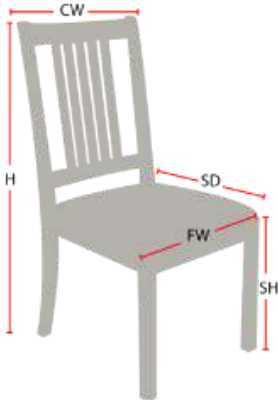

# MADISON STACKING CHAIR

**Stacking Option:** Yes, up to 10 chairs high  
**Hardwood Species:** Beech, Ash, Cherry, Red Oak, Maple, White Oak  
**Arms:** With or without  
**Seat:** Upholstered (C.O.M. 1.5 yards per chair)  
**Warranty:** 20 years  
**Construction:** Eustis Joint®  
**Available Chair Widths:** Standard Width, Wide, or Narrow (10-60)

### Chair Dimensions

Height (H):	39"
Chair Width (CW):	21"
Seat Depth (SD):	18"
Sitting Height (SH):	18"
Front Width (FW):	21"

978-827-3103 • sales@eustischair.com • EustisChair.com