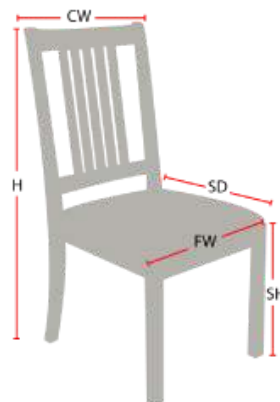

## MEDFORD CHAIR

**Stacking Option:** No  
**Hardwood Species:** Beech, Ash, Cherry, Red Oak, Maple, White Oak  
**Arms:** With or without  
**Seat:** Wooden or Upholstered (C.O.M. 1/2 yard per chair)  
**Warranty:** 20 years  
**Construction:** Eustis Joint  
**Available Chair Widths:** Standard Width, Wide, or Narrow (10-60)

The Medford Chair by Eustis Chair brings a contemporary look to a traditional ladder back design. The detailed elements include horizontal back rails, slightly curved for maximum comfort. The Medford is perfect for any major institution.

### Chair Dimensions

Height (H):	35"
Chair Width (CW):	19"
Seat Depth (SD):	17.5"
Sitting Height (SH):	18"
Front Width (FW):	19"

978-827-3103 • sales@eustischair.com • EustisChair.com