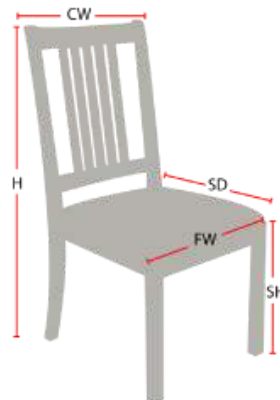

MEDFORD CHAIR

978-827-3103 • sales@eustischair.com • EustisChair.com

MEDFORD CHAIR

Stacking Option: No
Hardwood Species: Beech, Ash, Cherry, Red Oak, Maple, White Oak
Arms: With
Seat: Upholstered (C.O.M. 1/2 yard per chair)
Warranty: 20 years
Construction: Eustis Joint
Available Chair Widths: Standard Width, Wide, or Narrow (10-60)

The Medford Chair by Eustis Chair brings a contemporary look to a traditional ladder back design. The detailed elements include horizontal back rails, slightly curved for maximum comfort. The Medford is perfect for any major institution.

Chair Dimensions

Height (H):	35"
Chair Width (CW):	19"
Seat Depth (SD):	17.5"
Sitting Height (SH):	18"
Front Width (FW):	19"

978-827-3103 • sales@eustischair.com • EustisChair.com