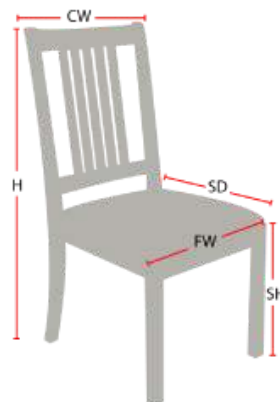

NORTHAMPTON CHAIR

978-827-3103 • sales@eustischair.com • EustisChair.com

NORTHAMPTON CHAIR

Stacking Option: No
Hardwood Species: Beech, Ash, Cherry, Red Oak, Maple, White Oak
Arms: With or without
Seat: Wooden
Warranty: 20 years
Construction: Eustis Joint
Available Chair Widths: Standard Width, Wide, or Narrow (10-60)

The Northampton Chair is the Eustis Chair version of a classic schoolhouse chair. Our unique design features two different hardwood species for a gorgeous, two-toned natural finish.

Chair Dimensions

Height (H):	39"
Chair Width (CW):	19"
Seat Depth (SD):	18"
Sitting Height (SH):	18"
Front Width (FW):	19"