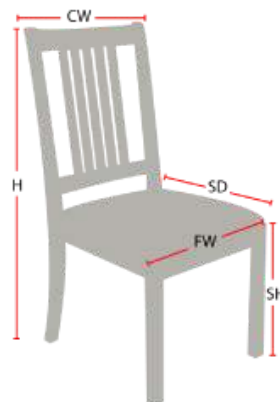

NOVATO BAR STOOL

978-827-3103 • sales@eustischair.com • EustisChair.com

NOVATO BAR STOOL

Stacking Option: No
Hardwood Species: Beech, Ash, Cherry, Red Oak, Maple, White Oak
Arms: With or without
Seat: Wooden or Upholstered (C.O.M. 1/2 yard per chair)
Warranty: 20 years
Construction: Eustis Joint
Available Chair Widths: Standard Width, Wide, or Narrow (10-60)

The Novato barstool by Eustis Chair is a barstool version of our popular Novato Chair. The Novato bar stool has flat back support and ample space on the top rail for crest or logo engravings. It's durability and classic design are versatile. This bar stool is often purchased as member dining chairs.

Chair Dimensions

Height (H):	38"
Chair Width (CW):	21"
Seat Depth (SD):	17"
Sitting Height (SH):	18"
Front Width (FW):	17"

978-827-3103 • sales@eustischair.com • EustisChair.com