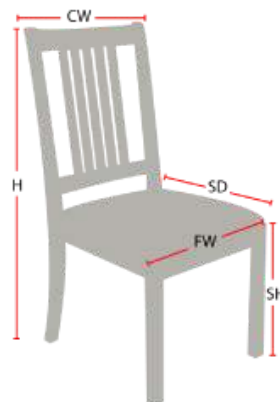

## NOVATO BAR STOOL

**Stacking Option:** No  
**Hardwood Species:** Beech, Ash, Cherry, Red Oak, Maple, White Oak  
**Arms:** With or without  
**Seat:** Wooden or Upholstered (C.O.M. 1/2 yard per chair)  
**Warranty:** 20 years  
**Construction:** Eustis Joint  
**Available Chair Widths:** Standard Width, Wide, or Narrow (10-60)

The Novato barstool by Eustis Chair is a barstool version of our popular Novato Chair. The Novato bar stool has flat back support and ample space on the top rail for crest or logo engravings. It's durability and classic design are versatile. This bar stool is often purchased as member dining chairs.

### Chair Dimensions

Height (H):	38"
Chair Width (CW):	21"
Seat Depth (SD):	17"
Sitting Height (SH):	18"
Front Width (FW):	17"

978-827-3103 • sales@eustischair.com • EustisChair.com