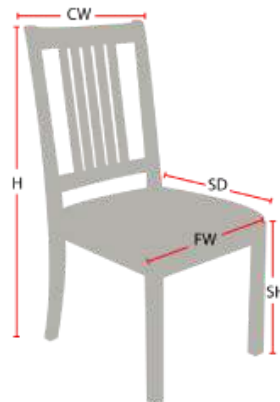

OBERLIN CHAIR

978-827-3103 • sales@eustischair.com • EustisChair.com

OBERLIN CHAIR

Stacking Option: No
Hardwood Species: Beech, Ash, Cherry, Red Oak, Maple, White Oak
Arms: With or without
Seat: Wooden or Upholstered (C.O.M. 1/2 yard per chair)
Warranty: 10 years
Construction: Mortise and tenon
Available Chair Widths: Standard Width, Wide, or Narrow (10-60)

The Oberlin by Eustis Chair is a traditional chair. It has a delicate look, but is built with our superior Eustis Joint® construction. The Oberlin is one of our most comfortable all wood chairs complete with bottom stretchers for aesthetic purposes. The Oberlin can often be found as library chairs and classroom chairs.

Chair Dimensions

| | |
|----------------------|-------|
| Height (H): | 40" |
| Chair Width (CW): | 18.8" |
| Seat Depth (SD): | 17.5" |
| Sitting Height (SH): | 18" |
| Front Width (FW): | 19" |

978-827-3103 • sales@eustischair.com • EustisChair.com