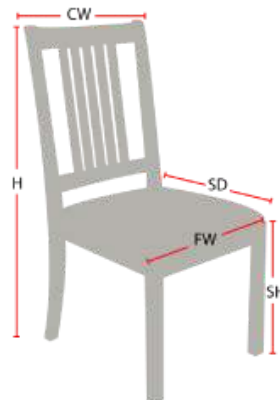

OREGON CHAIR

978-827-3103 • sales@eustischair.com • EustisChair.com

OREGON CHAIR

The Oregon by Eustis Chair is a contemporary chair complete with a customizable upholstered seat and back. The Oregon demonstrates one of the clear advantages of our proprietary Eustis Joint®: strength without bulk. The Oregon contains our epoxy and steel joinery at each of the ten critical joints. The Oregon is designed to withstand decades of daily use. The Oregon is often used as library chairs, although it looks great in any space.

Stacking Option: No
Hardwood Species: Beech, Ash, Cherry, Red Oak, Maple, White Oak
Arms: With or without
Seat: Upholstered (C.O.M. 1.5 yards per chair)
Warranty: 20 years
Construction: Eustis Joint
Available Chair Widths: Standard Width, Wide, or Narrow (10-60)

Chair Dimensions

Height (H):	33"
Chair Width (CW):	19"
Seat Depth (SD):	18"
Sitting Height (SH):	17.5"
Front Width (FW):	19"

978-827-3103 • sales@eustischair.com • EustisChair.com