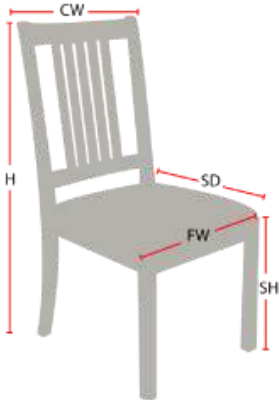

OTESAGA STACKING CHAIR

978-827-3103 • sales@eustischair.com • EustisChair.com

OTESAGA STACKING CHAIR

Stacking Option: Yes, up to 10 chairs high
Hardwood Species: Beech, Ash, Cherry, Red Oak, Maple, White Oak
Arms: With or without
Seat: Upholstered (C.O.M. 1.5 yards per chair)
Warranty: 20 years
Construction: Eustis Joint
Available Chair Widths: Standard Width, Wide, or Narrow (10-60)

The Otesaga by Eustis Chair is a contemporary chair designed for elegant banquet, country club, and restaurant settings. The Otesaga's design elements include a hand-hole in the top rail to make it easy to move from place to place and a slightly curved back set back for added comfort. The Otesaga comes with a 20 year warranty that cannot be beat.

Chair Dimensions

Height (H):	35"
Chair Width (CW):	19"
Seat Depth (SD):	17"
Sitting Height (SH):	18"
Front Width (FW):	17"

978-827-3103 • sales@eustischair.com • EustisChair.com