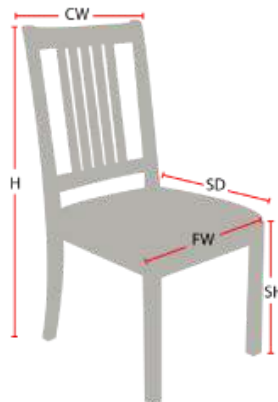

OTESAGA STACKING CHAIR

978-827-3103 • sales@eustischair.com • EustisChair.com

OTESAGA STACKING CHAIR

The Otesaga by Eustis Chair is a contemporary chair designed for elegant banquet, country club, and restaurant settings. The Otesaga's design elements include a hand-hole in the top rail to make it easy to move from place to place and a slightly curved back set back for added comfort. The Otesaga comes with a 20 year warranty that cannot be beat.

Stacking Option: Yes, up to 10 chairs high
Hardwood Species: Beech, Ash, Cherry, Red Oak, Maple, White Oak
Arms: With or without
Seat: Wooden or Upholstered (C.O.M. 1/2 yard per chair)
Warranty: 20 years
Construction: Eustis Joint
Available Chair Widths: Standard Width, Wide, or Narrow (10-60)

Chair Dimensions

Height (H):	35"
Chair Width (CW):	19"
Seat Depth (SD):	17"
Sitting Height (SH):	18"
Front Width (FW):	17"

978-827-3103 • sales@eustischair.com • EustisChair.com