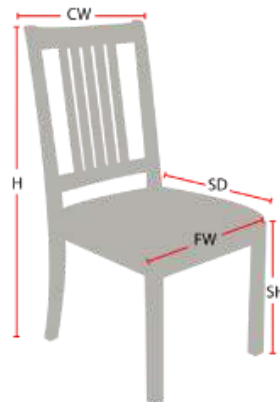

PEMBROKE HILL CHAIR

978-827-3103 • sales@eustischair.com • EustisChair.com

PEMBROKE HILL CHAIR

Stacking Option: No
Hardwood Species: Beech, Ash, Cherry, Red Oak, Maple, White Oak
Arms: With or without
Seat: Wooden or Upholstered (C.O.M. 1/2 yard per chair)
Warranty: 20 years
Construction: Eustis Joint
Available Chair Widths: Standard Width, Wide, or Narrow (10-60)

The Pembroke Hill by Eustis Chair is modeled after a classic schoolhouse design. The Pembroke Hill is a traditional chair complete with hardwood back spindles, perfect as library chairs, classroom chairs, university chairs, etc. It is made with our own proprietary Eustis Joint® construction and comes with a 20 year warranty protecting against joint failure.

Chair Dimensions

Height (H):	34"
Chair Width (CW):	19"
Seat Depth (SD):	18"
Sitting Height (SH):	18"
Front Width (FW):	19"

978-827-3103 • sales@eustischair.com • EustisChair.com