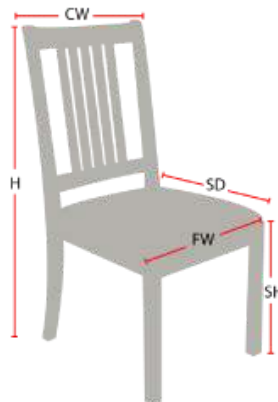

## SIMMONS CHAIR

**Stacking Option:** No  
**Hardwood Species:** Beech, Ash, Cherry, Red Oak, Maple, White Oak  
**Arms:** With or without  
**Seat:** Wooden or Upholstered (C.O.M. 1/2 yard per chair)  
**Warranty:** 20 years  
**Construction:** Eustis Joint  
**Available Chair Widths:** Standard Width, Wide, or Narrow (10-60)

### Chair Dimensions

Height (H):	40"
Chair Width (CW):	19"
Seat Depth (SD):	18"
Sitting Height (SH):	18"
Front Width (FW):	18"

978-827-3103 • sales@eustischair.com • EustisChair.com