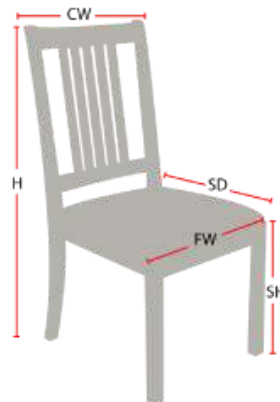

## SKIDMORE CHAIR

**Stacking Option:** No  
**Hardwood Species:** Beech, Ash, Cherry, Red Oak, Maple, White Oak  
**Arms:** With or without  
**Seat:** Upholstered (C.O.M. 1.5 yards per chair)  
**Warranty:** 20 years  
**Construction:** Eustis Joint  
**Available Chair Widths:** Standard Width, Wide, or Narrow (10-60)

### Chair Dimensions

Height (H):	39"
Chair Width (CW):	24"
Seat Depth (SD):	18"
Sitting Height (SH):	18"
Front Width (FW):	19"

978-827-3103 • sales@eustischair.com • EustisChair.com