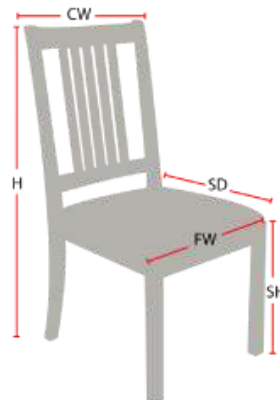

SKILLMAN CHAIR

978-827-3103 • sales@eustischair.com • EustisChair.com

SKILLMAN CHAIR

Stacking Option: No
Hardwood Species: Beech, Ash, Cherry, Red Oak, Maple, White Oak
Arms: With or without
Seat: Wooden or Upholstered (C.O.M. 1/2 yard per chair)
Warranty: 10 years
Construction: Mortise and Tenon
Available Chair Widths: Standard Width, Wide, or Narrow (10-60)

The Skillman by Eustis Chair has a hand crafted look with simple, clean lines and three wide back slats centered in the chair back. The Skillman is a traditional chair, suitable for use as library chairs, school dining chairs, banquet chairs, or classroom chairs.

Chair Dimensions

Height (H):	39"
Chair Width (CW):	19"
Seat Depth (SD):	16"
Sitting Height (SH):	18"
Front Width (FW):	19"

978-827-3103 • sales@eustischair.com • EustisChair.com