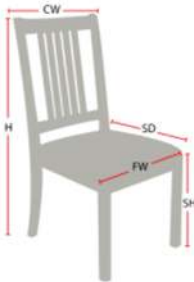

BAINBRIDGE ISLAND WIDE STACKING CHAIR

978-827-3103 • sales@eustischair.com • EustisChair.com

BAINBRIDGE ISLAND WIDE STACKING CHAIR

The Bainbridge Island Wide stacking hardwood chair by Eustis Chair is a classic arts and crafts style of chair.

The Bainbridge Island line has three offerings: The Original Bainbridge Island, the Bainbridge Island Wide (pictured here), and the Bainbridge Island Jr. (a smaller, lighter version).

- Stacking Option:** Yes
- Hardwood Species:** Any species
- Arms:** With or without
- Seat/ Back Type:** Wooden or Upholstered
- Warranty:** 20 years
- Construction:** Eustis Joint®
- Available Chair Widths:** Standard Width, Bainbridge Island Wide, Junior

Chair Dimensions

Height (H):	40
Chair Width (CW):	19.5
Seat Depth (SD):	18
Sitting Height (SH):	18
Front Width (FW):	19

978-827-3103 • sales@eustischair.com • **EustisChair.com**