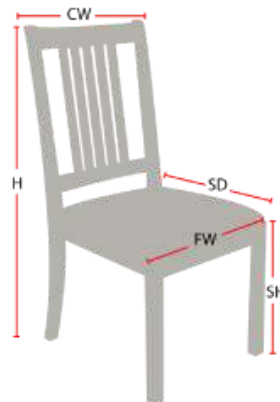

SUFFOLK CHAIR

978-827-3103 • sales@eustischair.com • EustisChair.com

SUFFOLK CHAIR

Stacking Option: No
Hardwood Species: Beech, Ash, Cherry, Red Oak, Maple, White Oak
Arms: With
Seat: Wooden or Upholstered (C.O.M. 1/2 yard per chair)
Warranty: 20 years
Construction: Eustis Joint
Available Chair Widths: Standard Width, Wide, or Narrow (10-60)

The Suffolk by Eustis Chair is an antique reproduction of an original Suffolk chair. Our Suffolk Chair is engineered with traditional elements and a high back slat for added seating comfort. The Suffolk is a versatile chair that looks great in any space. Customers often choose the Suffolk as church chairs, funeral home chairs, or spiritual chairs.

Chair Dimensions

Height (H):	35"
Chair Width (CW):	25"
Seat Depth (SD):	17"
Sitting Height (SH):	17.5"
Front Width (FW):	17"

978-827-3103 • sales@eustischair.com • EustisChair.com